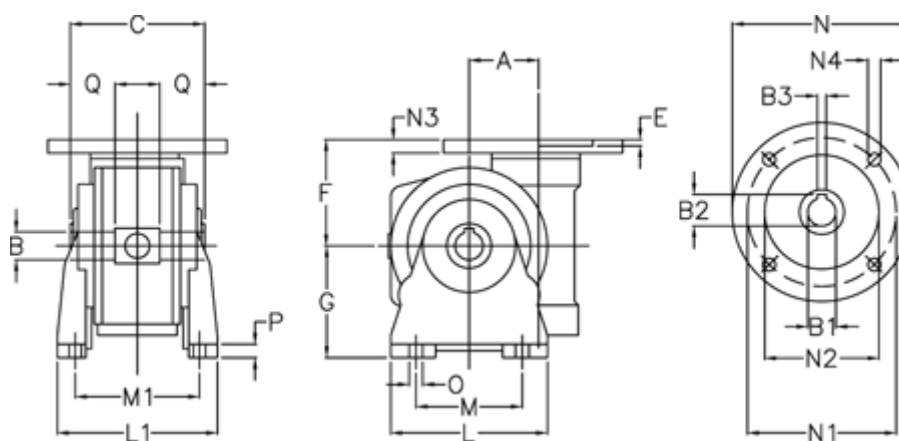

# Data Sheet

Article number: 3902185010340

Description: Worm gear  
VF 185-V-10-100B5, without lubrication

## Measures

A	= 185.4	G	= 254	N3	= 16
B	= 60 H7	L	= 360	N4	= 13
B1 E7	= 28	L1	= 320	O	= 22
B2	= 31.3	M	= 270	P	= 22
B3 H9	= 8	M1	= 251	Q	= 65
C	= 190	N	= 250		
E	= 4	N1	= 215		
F	= 217	N2	= 180		